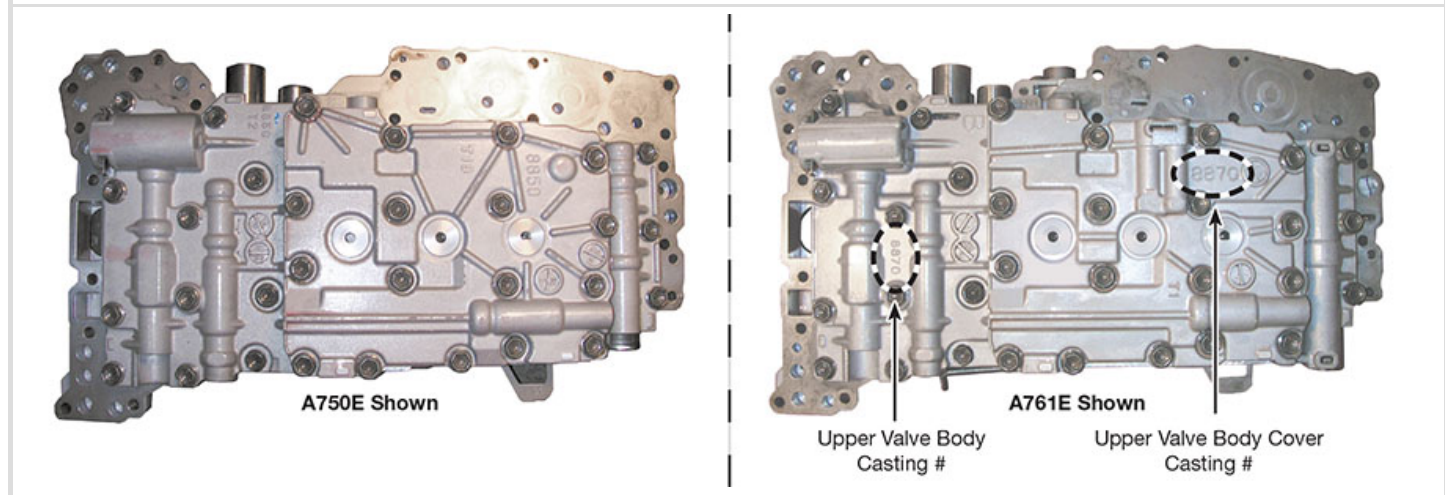

January 16, 2014

Toyota A750E-A761E Identification Guide

Questions? [Email Sonnax Tech Support about this article.](mailto:sonnax@sonnax.com)

A750E/F, A760E/F/H, A761E Valve Body ID Guide

<h3>A750 Series</h3> <p>5-Speed, 7 Solenoids</p>	<h3>A760 Series</h3> <p>6-Speed, 9 Solenoids</p>
--	--

Upper Valve Body

Lower Valve Body

A761E, A960E A760 & AB60E Valve Body ID

All of the solenoid ID and locations are the same. The only easy way to tell these units apart is the casting numbers.

Note: Proper identification of this valve body is critical!

Valve Body Type	Large Lower Casting #	Large Upper Casting #	Small Lower Casting #	Small Upper Casting #	Small Lower Plate Code	Small Upper Plate Code	Large Plate Code
A760**	89030	89060	89010	89020	F04	F09	F12
A761	8870	8870	8870	8870	F02	F03	F04
A960	8840	8840	8840	8840	S03	S02	S03
AB60**	89030	89060	89010	89020	F04	L01	L01