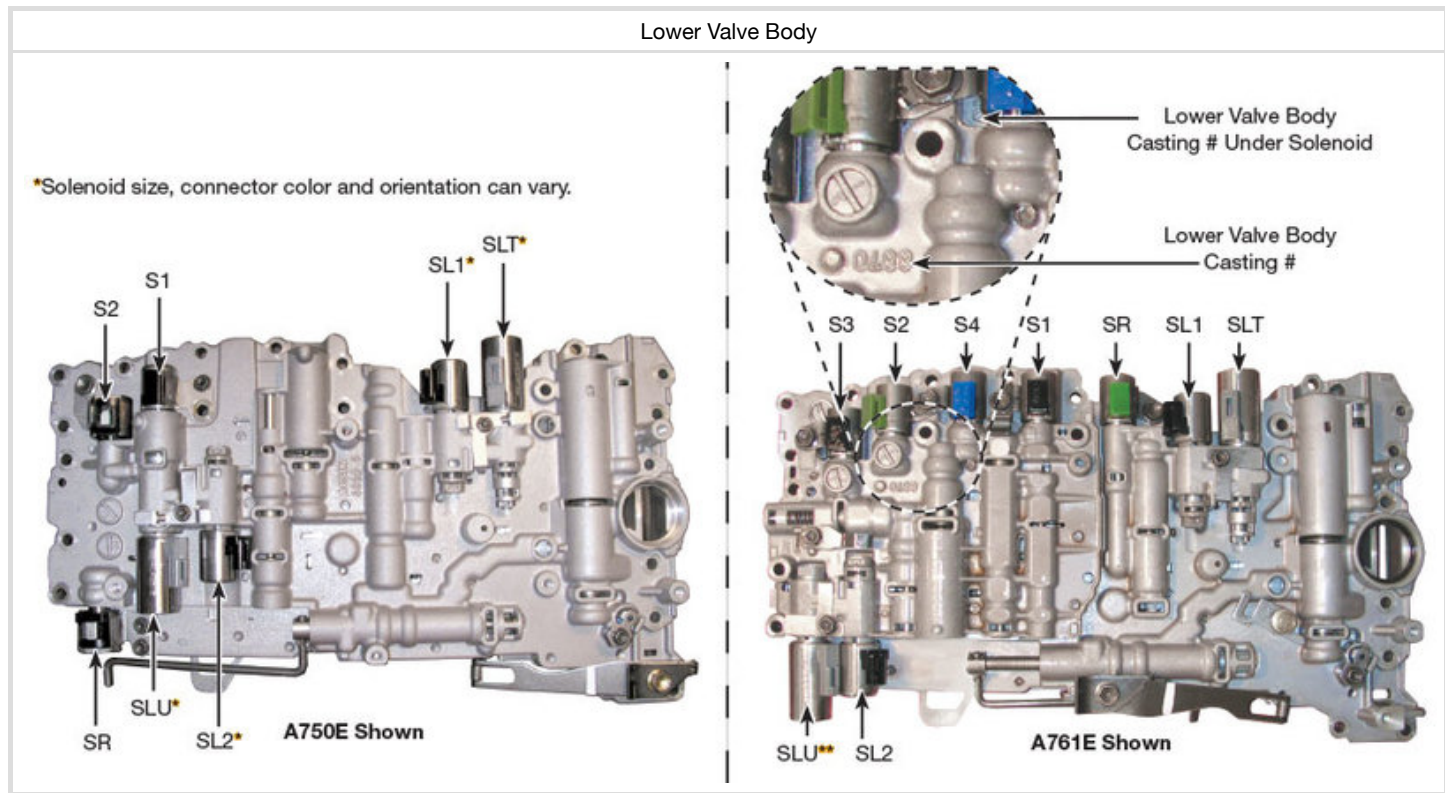

January 16, 2014

Toyota A750E-A761E Identification Guide

Questions? [Email Sonnax Tech Support about this article.](mailto:sonnax@sonnax.com)

A750E/F, A760E/F/H, A761E Valve Body ID Guide

<h3>A750 Series</h3> <p>5-Speed, 7 Solenoids</p>	<h3>A760 Series</h3> <p>6-Speed, 9 Solenoids</p>
--	--

Upper Valve Body

Lower Valve Body

A761E, A960E A760 & AB60E Valve Body ID

All of the solenoid ID and locations are the same. The only easy way to tell these units apart is the casting numbers.

Note: Proper identification of this valve body is critical!

Valve Body Type	Large Lower Casting #	Large Upper Casting #	Small Lower Casting #	Small Upper Casting #	Small Lower Plate Code	Small Upper Plate Code	Large Plate Code
A760**	89030	89060	89010	89020	F04	F09	F12
A761	8870	8870	8870	8870	F02	F03	F04
A960	8840	8840	8840	8840	S03	S02	S03
AB60**	89030	89060	89010	89020	F04	L01	L01